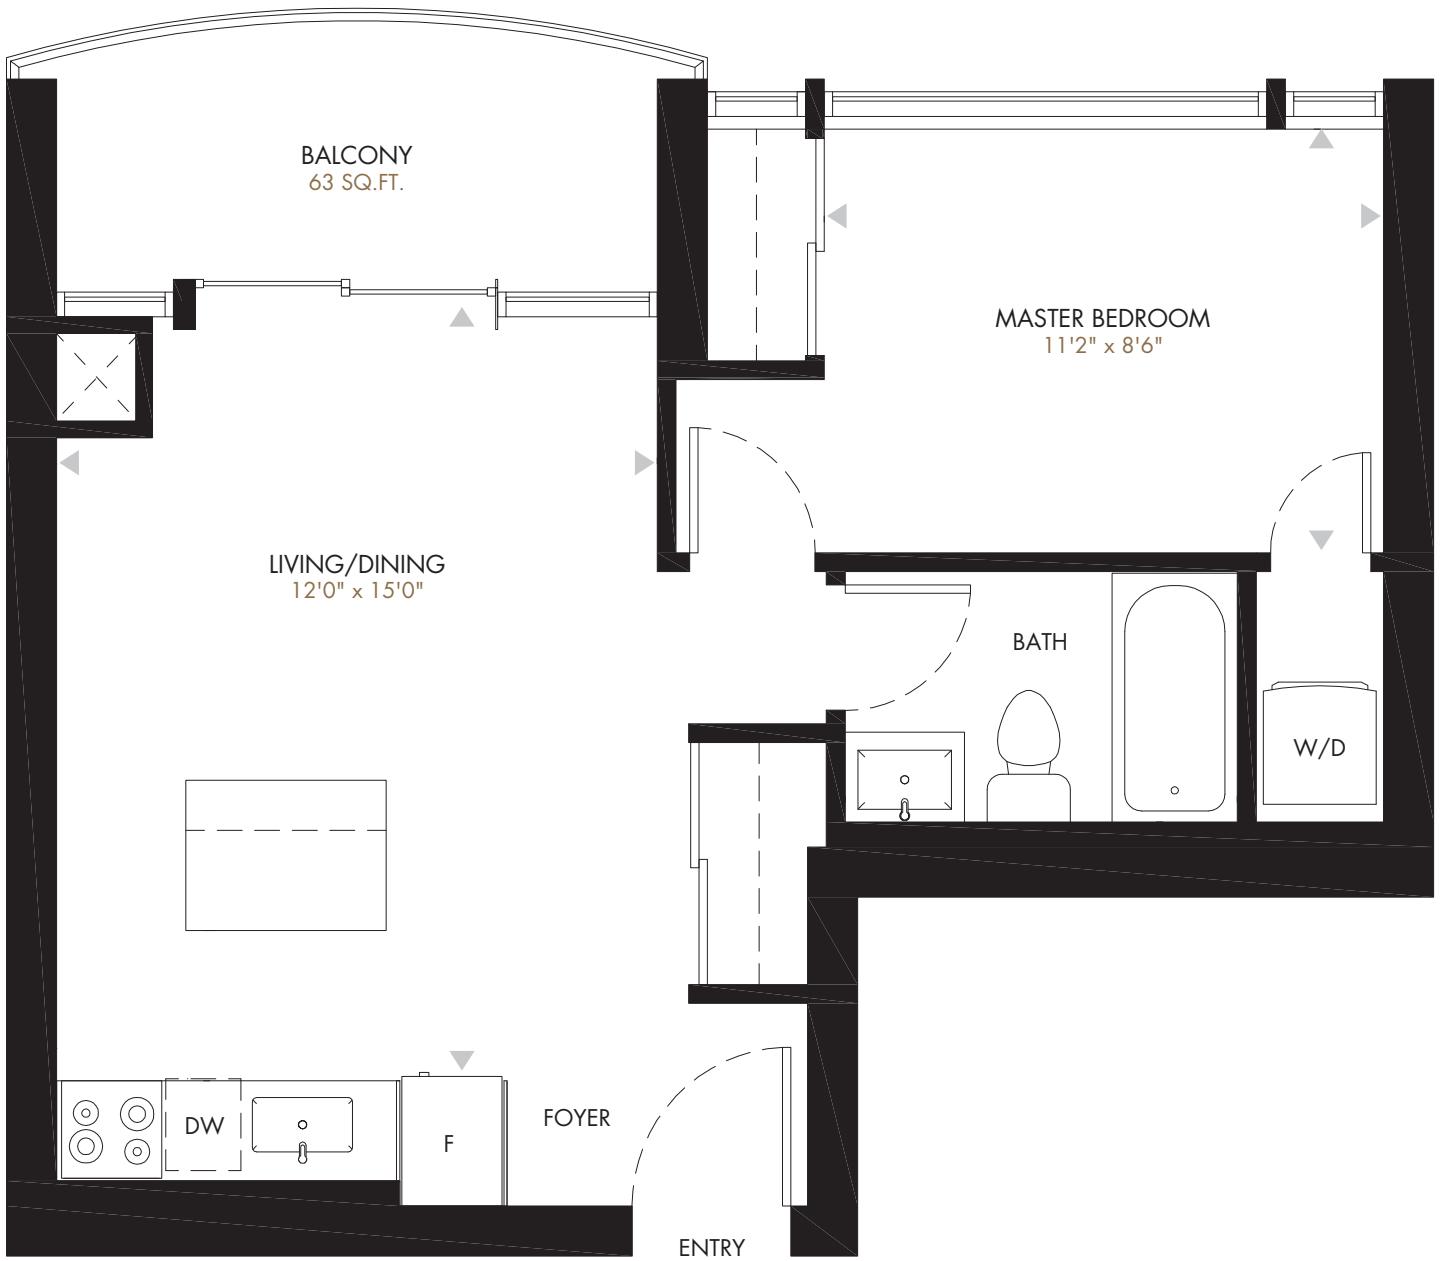

ONE BEDROOM

512 SQ.FT.
63 SQ.FT. BALCONY

302, 402, 502, 602, 702

UPPER VISTA

LUXURY CONDOMINIUMS ON THE 18TH

Redefining Niagara Living

EVERTRUST

DEVELOPMENT GROUP CANADA INC.

FLOOR 3

ONE BEDROOM
512 SQ.FT.
63 SQ.FT. BALCONY

FLOORS 4 - 7

All areas and stated room dimensions are approximate. Sizes and specifications are subject to change without notice. Actual living area and balcony/terraces may vary from floor stated areas. All illustrations are artist's concept. E.&O.E.