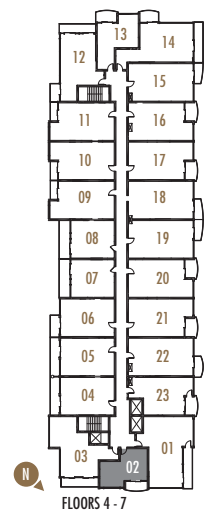

ONE BEDROOM

512 SQ.FT.
63 SQ.FT. BALCONY

302, 402, 502, 602, 702

UPPER VISTA

LUXURY CONDOMINIUMS ON THE 18TH

Redefining Niagara Living

EVERTRUST

DEVELOPMENT GROUP CANADA INC.

FLOOR 3

ONE BEDROOM
512 SQ.FT.
63 SQ.FT. BALCONY

FLOORS 4 - 7

All areas and stated room dimensions are approximate. Sizes and specifications are subject to change without notice. Actual living area and balcony/terraces may vary from floor stated areas. All illustrations are artist's concept. E.&O.E.