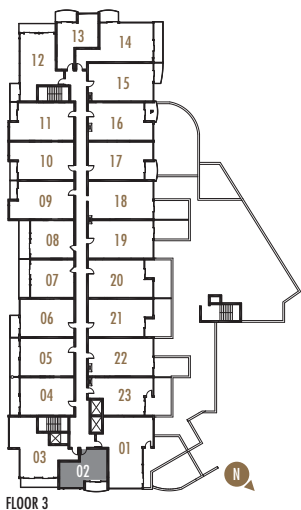

ONE BEDROOM

512 SQ.FT.
63 SQ.FT. BALCONY

302, 402, 502, 602, 702

UPPER VISTA

LUXURY CONDOMINIUMS ON THE 18TH

Redefining Niagara Living

EVERTRUST

DEVELOPMENT GROUP CANADA INC.

FLOOR 3

ONE BEDROOM
512 SQ.FT.
63 SQ.FT. BALCONY

FLOORS 4 - 7

All areas and stated room dimensions are approximate. Sizes and specifications are subject to change without notice. Actual living area and balcony/terraces may vary from floor stated areas. All illustrations are artist's concept. E.&O.E.